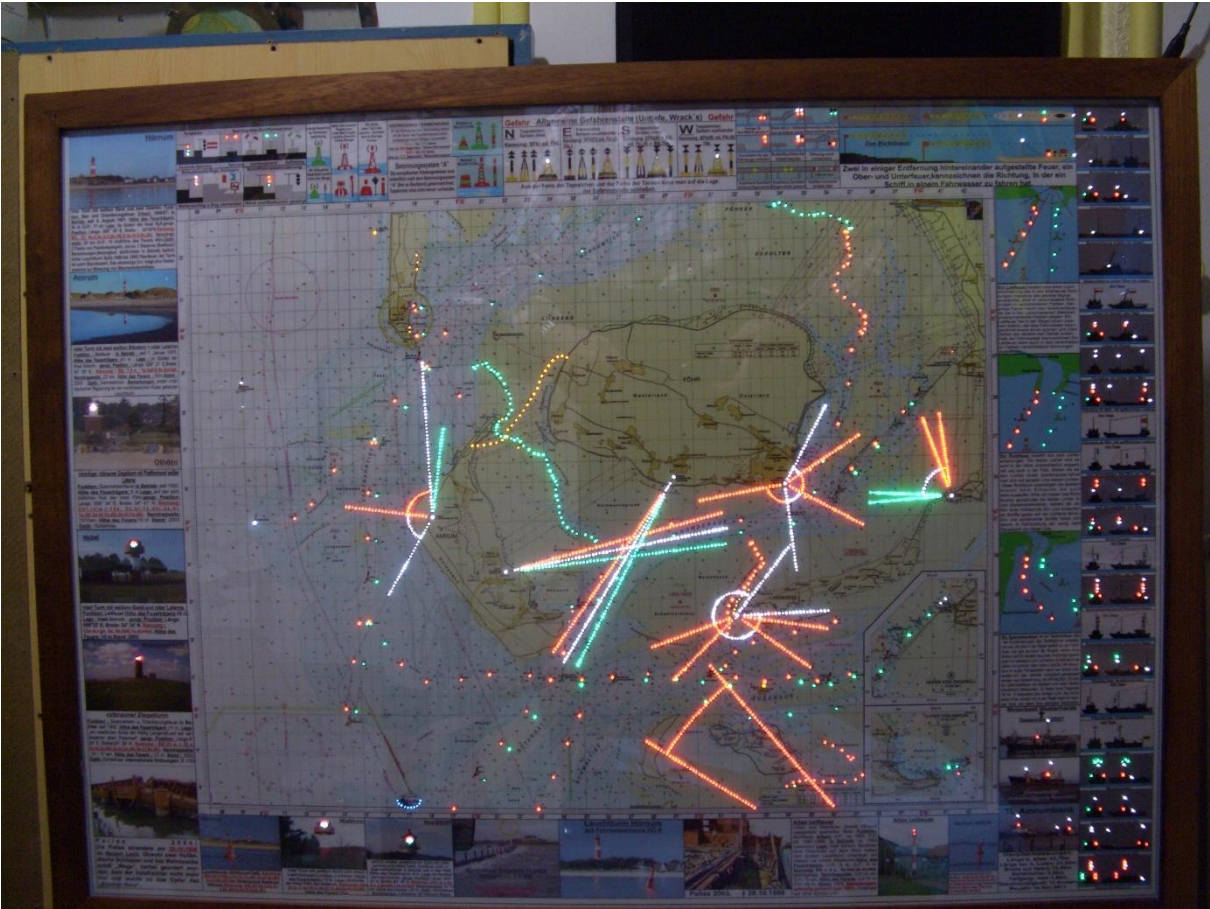

Kieler Bucht ca. 90 x 130cm

Kieler Förde 55cm x 70cm, + 70cm x 90cm

This nautical chart of the Kieler Förde region includes a comprehensive legend at the top with symbols for various navigational aids such as buoys, lights, and sound signals. The chart itself features a grid, depth soundings, and detailed depictions of the harbor and surrounding land. Several inset photographs provide visual context for key landmarks:

- Leuchtturm Kiel Holtenauer Schanze:** A tall, white lighthouse with a red lantern room, situated on a hill.
- Leuchtturm Friedeborst:** A lighthouse with a white tower and a black lantern room, located near the water's edge.
- Leuchtturm Friedeborst oder Turm:** A smaller, white lighthouse with a black lantern room.
- Leuchtturm Kiel:** A lighthouse with a red lantern room and a white tower.

 The chart also includes a compass rose in the bottom left corner, a scale bar, and the text 'Ausgabe 2010 WGS 84' at the bottom center. The title 'KIELER FÖRDE' is prominently displayed at the top of the chart area.

Messing-Bullauge mit Holzrahmen ca. 20cm, ges.27cm
Sylt-Ellbogen ca.35cm

Hörnum - Pellworm ca. 40x40cmon Hörnum -

Brunsbüttel 55x65cm

DB+Dänemark

Neue Seekarte NF 2018a 142cm x 93cm

Norderney

Poster NF ca.87cm x 65cm