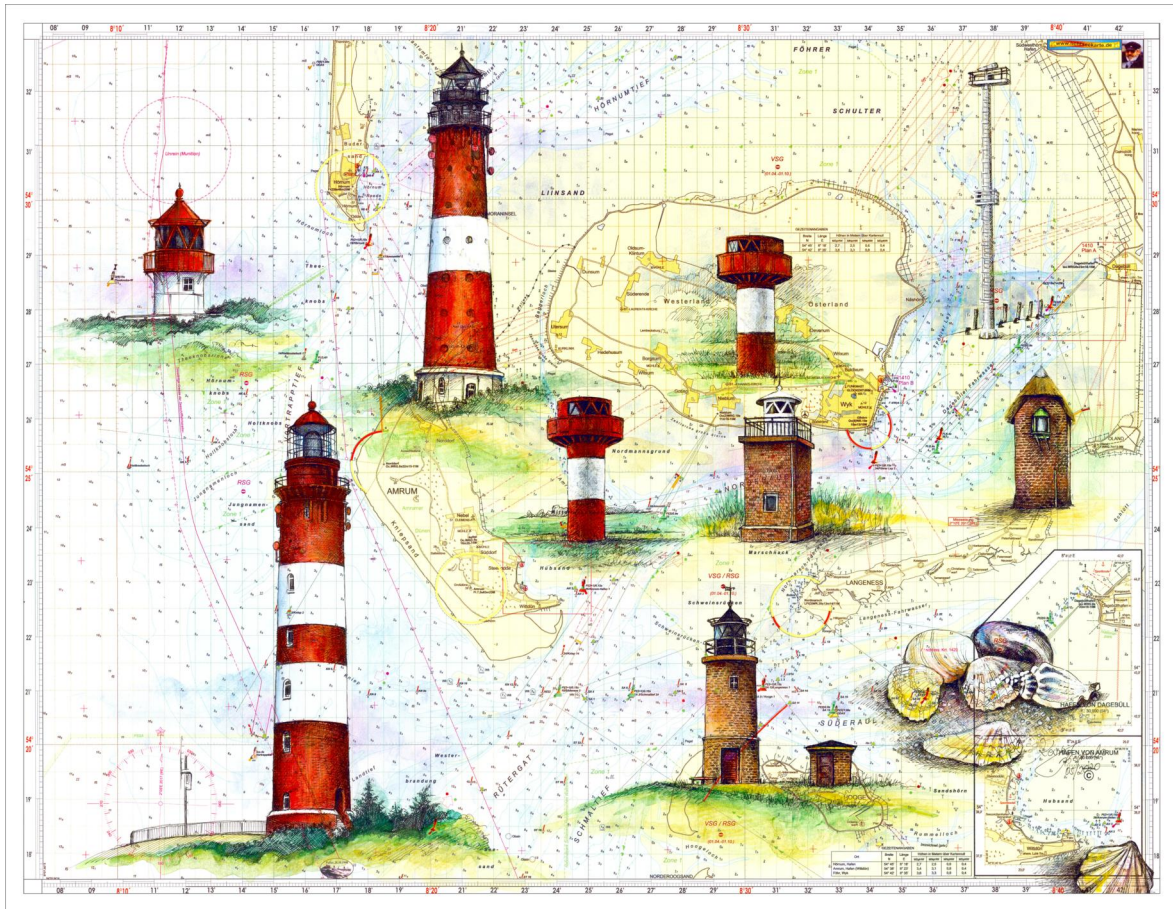

Kieler Bucht ca. 90 x 130cm

Kieler Förde 55cm x 70cm, + 70cm x 90cm

This nautical chart of the Kieler Förde region includes a comprehensive legend at the top with symbols for various navigational aids such as buoys, lights, and sound signals. The chart itself features a grid, depth soundings, and detailed depictions of the harbor and surrounding land. Several inset photographs provide visual context for key landmarks:

 The chart also includes a compass rose in the bottom left corner, a scale bar, and the text 'Ausgabe 2010 WGS 84' at the bottom center. The title 'KIELER FÖRDE' is prominently displayed at the top of the chart area.

Messing-Bullauge mit Holzrahmen ca. 20cm, ges.27cm
Sylt-Ellbogen ca.35cm

Hörnum - Pellworm ca. 40x40cmon Hörnum -

Brunsbüttel 55x65cm

DB+Dänemark

Neue Seekarte NF 2018a 142cm x 93cm

Norderney

Poster NF ca.87cm x 65cm

Sylt ca 35cm x 50cm

Flensburger Förde- Geltinger Bucht - 2215 x 1251

1a Seekarte 62x48

2a. 80x57cm

ca. 48cm x 48cm