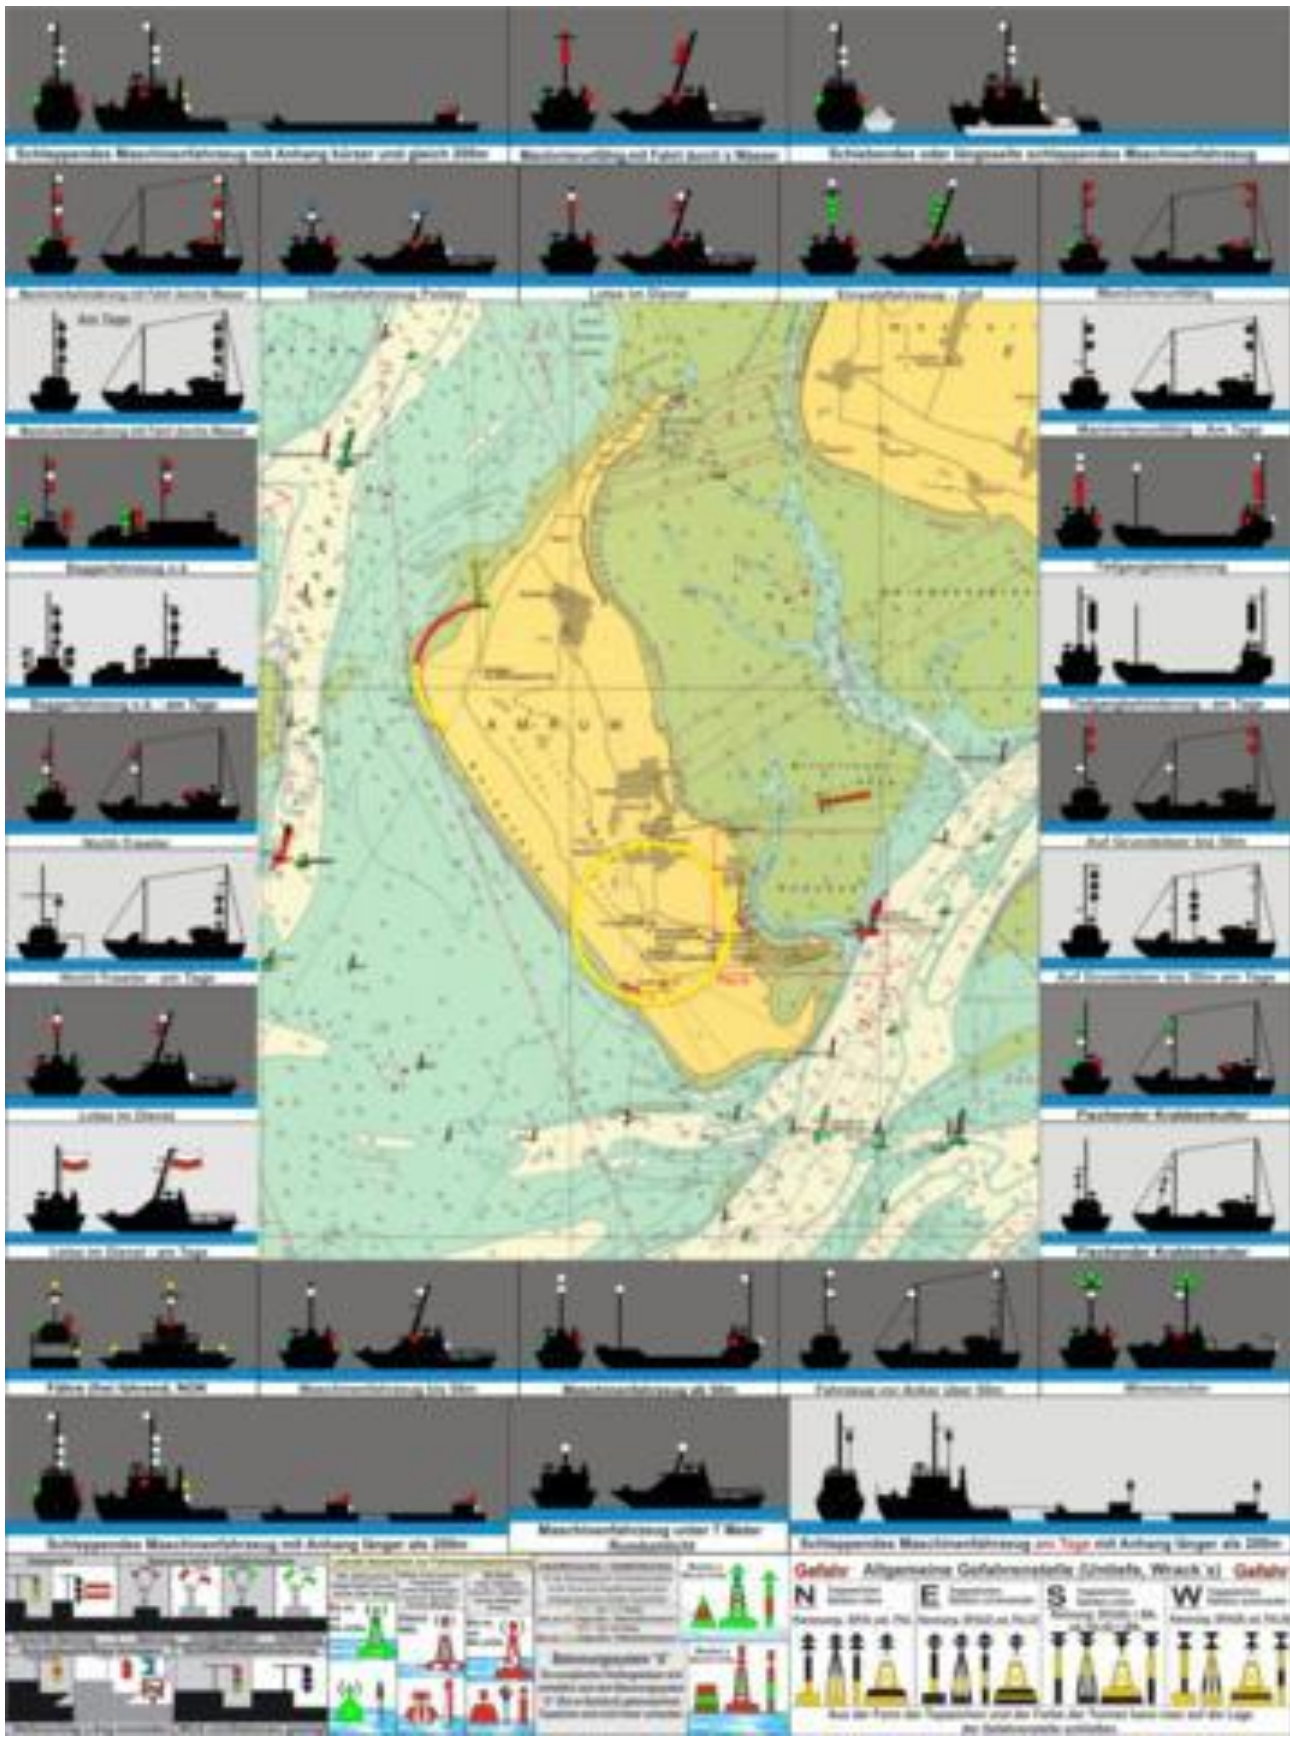

Lühesand / Elbe ca. 50x80cm

List ca. 70x75cm

Rügen mit oder Ohne Leuchttürme(auf Anfrage)

Die Schlei ca. 58x78cm

Amrum mit Lichterführung ca. 50x60cm

Cuxhaven Elbeansteuerung ca. 70x80cm

Kieler Bucht solo ca. 40 x 60cm

Kieler Bucht ca. 90 x 130cm

Kieler Förde 55cm x 70cm, + 70cm x 90cm

This nautical chart of the Kieler Förde region includes a comprehensive legend at the top with symbols for various navigational aids such as buoys, lights, and sound signals. The chart itself features a grid, depth soundings, and detailed depictions of the harbor and surrounding land. Several inset photographs provide visual context for key landmarks:

- Leuchtturm Kiel Holtenauer Schanze:** A tall, white lighthouse with a red lantern room, situated on a hill.
- Leuchtturm Friedeborst:** A lighthouse with a white tower and a black lantern room, located near the water's edge.
- Leuchtturm Friedeborst oder Turm:** A smaller, white lighthouse with a black lantern room.
- Leuchtturm Kiel:** A lighthouse with a red lantern room and a white tower.

 The chart also includes a compass rose in the bottom left corner, a scale bar, and the text 'Ausgabe 2010 WGS 84' at the bottom center. The title 'KIELER FÖRDE' is prominently displayed at the top of the chart area.