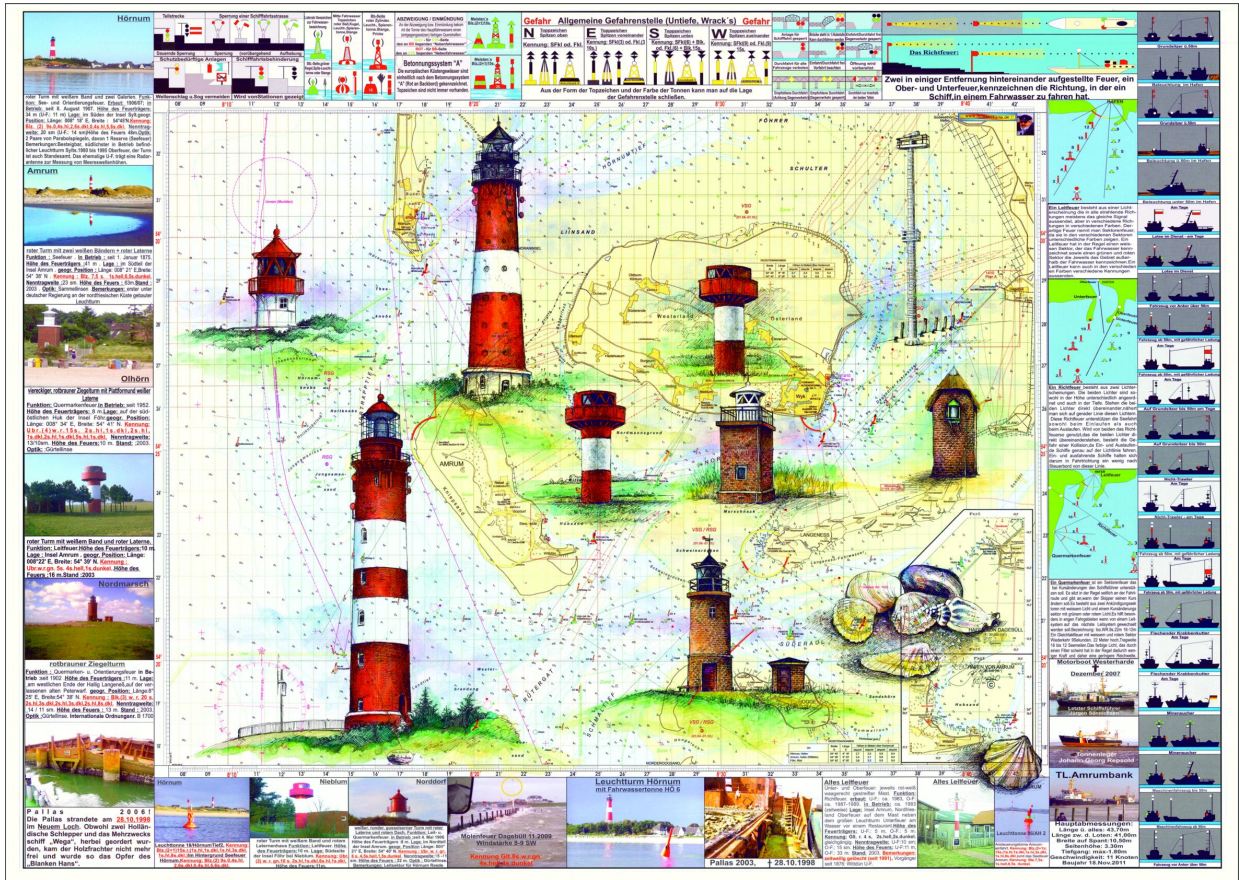

Kieler Bucht ca. 90 x 130cm

Kieler Förde 55cm x 70cm, + 70cm x 90cm

This nautical chart of the Kieler Förde region includes a comprehensive legend at the top with symbols for various navigational aids such as buoys, lights, and sound signals. The chart itself features a grid, depth soundings, and detailed depictions of the harbor and surrounding land. Several inset photographs provide visual context for key landmarks:

- Leuchtturm Kiel Holtenauer Schanze:** A tall, white lighthouse with a red lantern room, situated on a hill.
- Leuchtturm Friedeborst:** A lighthouse with a white tower and a black lantern room, located near the water's edge.
- Leuchtturm Friedeborst oder Turm:** A smaller, white lighthouse with a black lantern room.
- Leuchtturm Kiel:** A lighthouse with a red lantern room and a white tower.

 The chart also includes a compass rose in the bottom left corner, a scale bar, and the text 'Ausgabe 2010 WGS 84' at the bottom center. The title 'KIELER FÖRDE' is prominently displayed at the top of the chart area.

Sylt ca 35cm x 50cm

Flensburger Förde- Geltinger Bucht - 2215 x 1251

1a Seekarte 62x48

2a. 80x57cm

ca. 48cm x 48cm