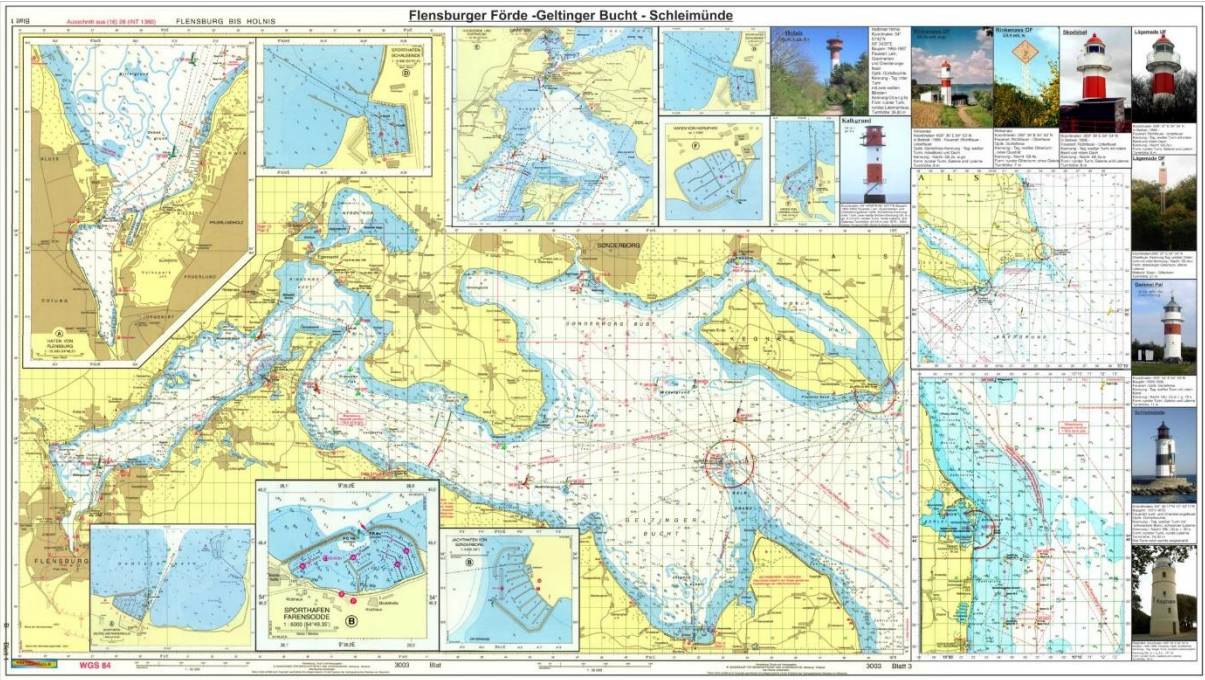

Kieler Bucht ca. 90 x 130cm

Kieler Förde 55cm x 70cm, + 70cm x 90cm

This nautical chart of the Kieler Förde region includes a comprehensive legend at the top with symbols for various navigational aids such as buoys, lights, and sound signals. The chart itself features a grid, depth soundings, and detailed depictions of the harbor and surrounding land. Several inset photographs provide visual context for key landmarks:

 The chart also includes a compass rose in the bottom left corner, a scale bar, and the text 'Ausgabe 2010 WGS 84' at the bottom center. The title 'KIELER FÖRDE' is prominently displayed at the top of the chart area.

Messing-Bullauge mit Holzrahmen ca. 20cm, ges.27cm
Sylt-Ellbogen ca.35cm

Hörnum - Pellworm ca. 40x40cmon Hörnum -

Brunsbüttel 55x65cm

DB+Dänemark

Neue Seekarte NF 2018a 142cm x 93cm

Norderney

Poster NF ca.87cm x 65cm

Sylt ca 35cm x 50cm

Flensburger Förde- Geltinger Bucht - 2215 x 1251

1a Seekarte 62x48

2a. 80x57cm

ca. 48cm x 48cm